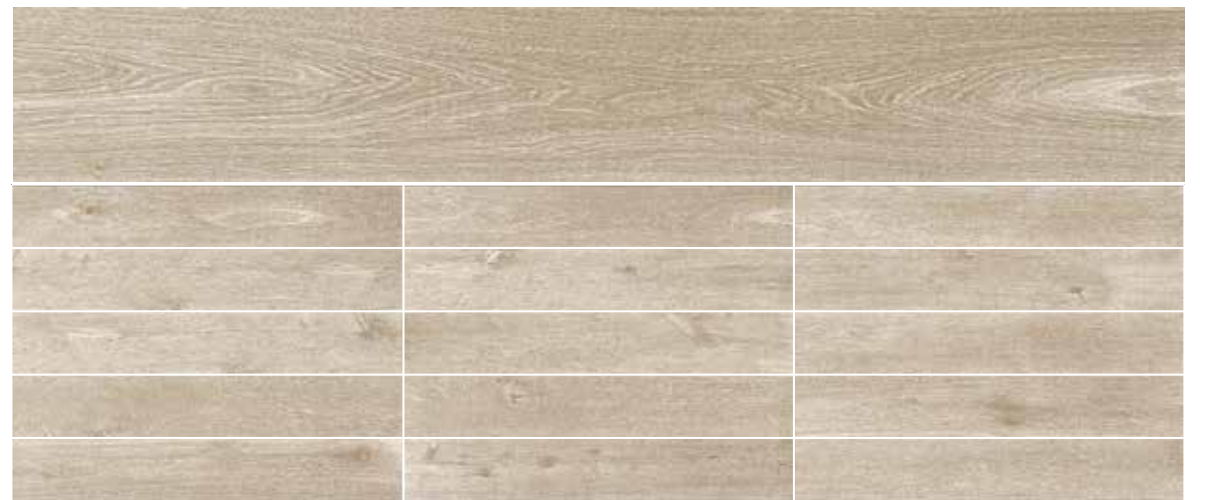

ALPINE WOOD

Around Pure Air, Originated From
Remote Desolate High Mountain

Beige
AP3864MS 150 x 800 x 9 mm
6 x 32 x 0.35 inch

AP SERIES - ALPINE WOOD

2 Sizes / Size
4 Colors / Color

NEW

AP3814MS
Grey

AP3864MS
Beige

						HD
•	•	V2	•	9mm	R9	•

	150 x 600 x 9 mm 6 x 24 x 0.35 inch 15 Faces / Face
	150 x 800 x 9 mm 6 x 32 x 0.35 inch 15 Faces / Face

Beige
AP3861MS 150 x 600 x 9 mm
6 x 24 x 0.35 inch

AP SERIES - ALPINE WOOD

2 Sizes / Size
4 Colors / Color

AP3861MS
Beige

AP3815MS
Grey

						HD
•	•	V2	•	9mm	R9	•

	150 x 600 x 9 mm 6 x 24 x 0.35 inch 15 Faces / Face
	150 x 800 x 9 mm 6 x 32 x 0.35 inch 15 Faces / Face

Grey
AP3814MS