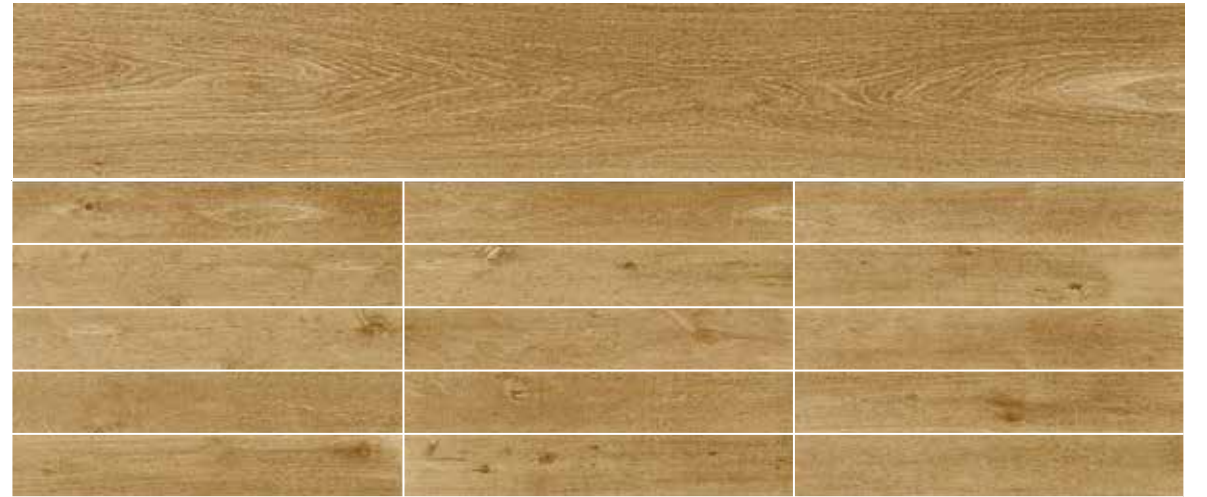

ALPINE WOOD

Around Pure Air, Originated From
Remote Desolate High Mountain

Beige
AP3864MS 150 x 800 x 9 mm
6 x 32 x 0.35 inch

AP SERIES - ALPINE WOOD

2 Sizes / Size
4 Colors / Color

NEW

AP3814MS
Grey

AP3864MS
Beige

						HD
•	•	V2	•	9mm	R9	•

	150 x 600 x 9 mm 6 x 24 x 0.35 inch 15 Faces / Face
	150 x 800 x 9 mm 6 x 32 x 0.35 inch 15 Faces / Face

Beige
AP3861MS 150 x 600 x 9 mm
6 x 24 x 0.35 inch

AP SERIES - ALPINE WOOD

2 Sizes / Size
4 Colors / Color

AP3861MS
Beige

AP3815MS
Grey

						HD
•	•	V2	•	9mm	R9	•

	150 x 600 x 9 mm 6 x 24 x 0.35 inch 15 Faces / Face
	150 x 800 x 9 mm 6 x 32 x 0.35 inch 15 Faces / Face

Grey
AP3814MS