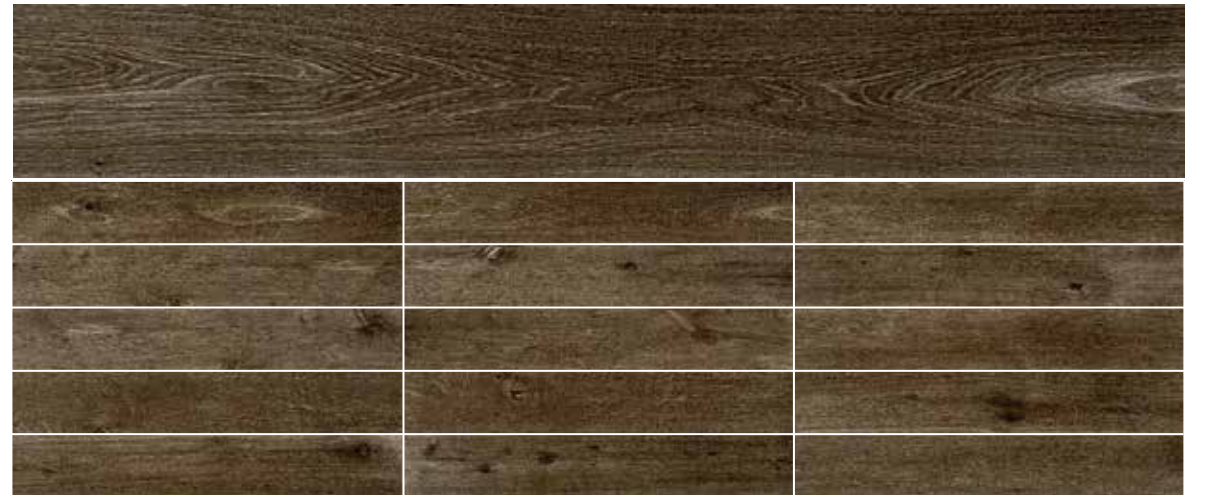

ALPINE WOOD

Around Pure Air, Originated From
Remote Desolate High Mountain

Beige
AP3864MS 150 x 800 x 9 mm
6 x 32 x 0.35 inch

AP SERIES - ALPINE WOOD

2 Sizes / Size
4 Colors / Color

NEW

AP3814MS
Grey

AP3864MS
Beige

						HD
•	•	V2	•	9mm	R9	•

	150 x 600 x 9 mm 6 x 24 x 0.35 inch 15 Faces / Face
	150 x 800 x 9 mm 6 x 32 x 0.35 inch 15 Faces / Face

Beige
AP3861MS 150 x 600 x 9 mm
6 x 24 x 0.35 inch

AP SERIES - ALPINE WOOD

2 Sizes / Size
4 Colors / Color

AP3861MS
Beige

AP3815MS
Grey

						HD
•	•	V2	•	9mm	R9	•

	150 x 600 x 9 mm 6 x 24 x 0.35 inch 15 Faces / Face
	150 x 800 x 9 mm 6 x 32 x 0.35 inch 15 Faces / Face

Grey
AP3814MS